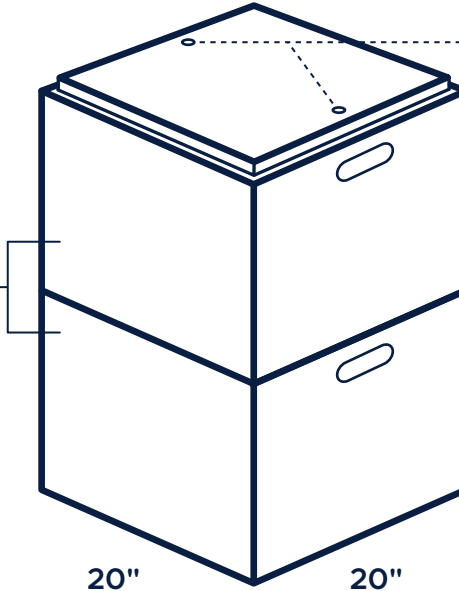

ADAPTIV™ FOR VANS COMPONENTS

MODULAR CUBES

Our Adaptiv™ cube components are made from highly-durable and weather-resistant molded plastic.

ADD A TOP

Add a seat cushion in your favorite color.

Or a countertop lid to create additional workspace.

BUILD UP

Designed to securely snap together, the cubes are lightweight yet rugged, and are easily cleaned.

Optional locking hardware is available to secure the cubes to the fiberglass walls for partially fixed layouts.

Table legs easily snap into the floor and are strategically placed for maximum convenience.

The kitchenette package includes water fixtures, stove top, and storage.

ADAPTIV™ NESTING TABLE TOP

Table tops also connect Adaptiv cubes to create a seating or sleeping area. Simply set the cubes in the desired position and slide the table top between them.